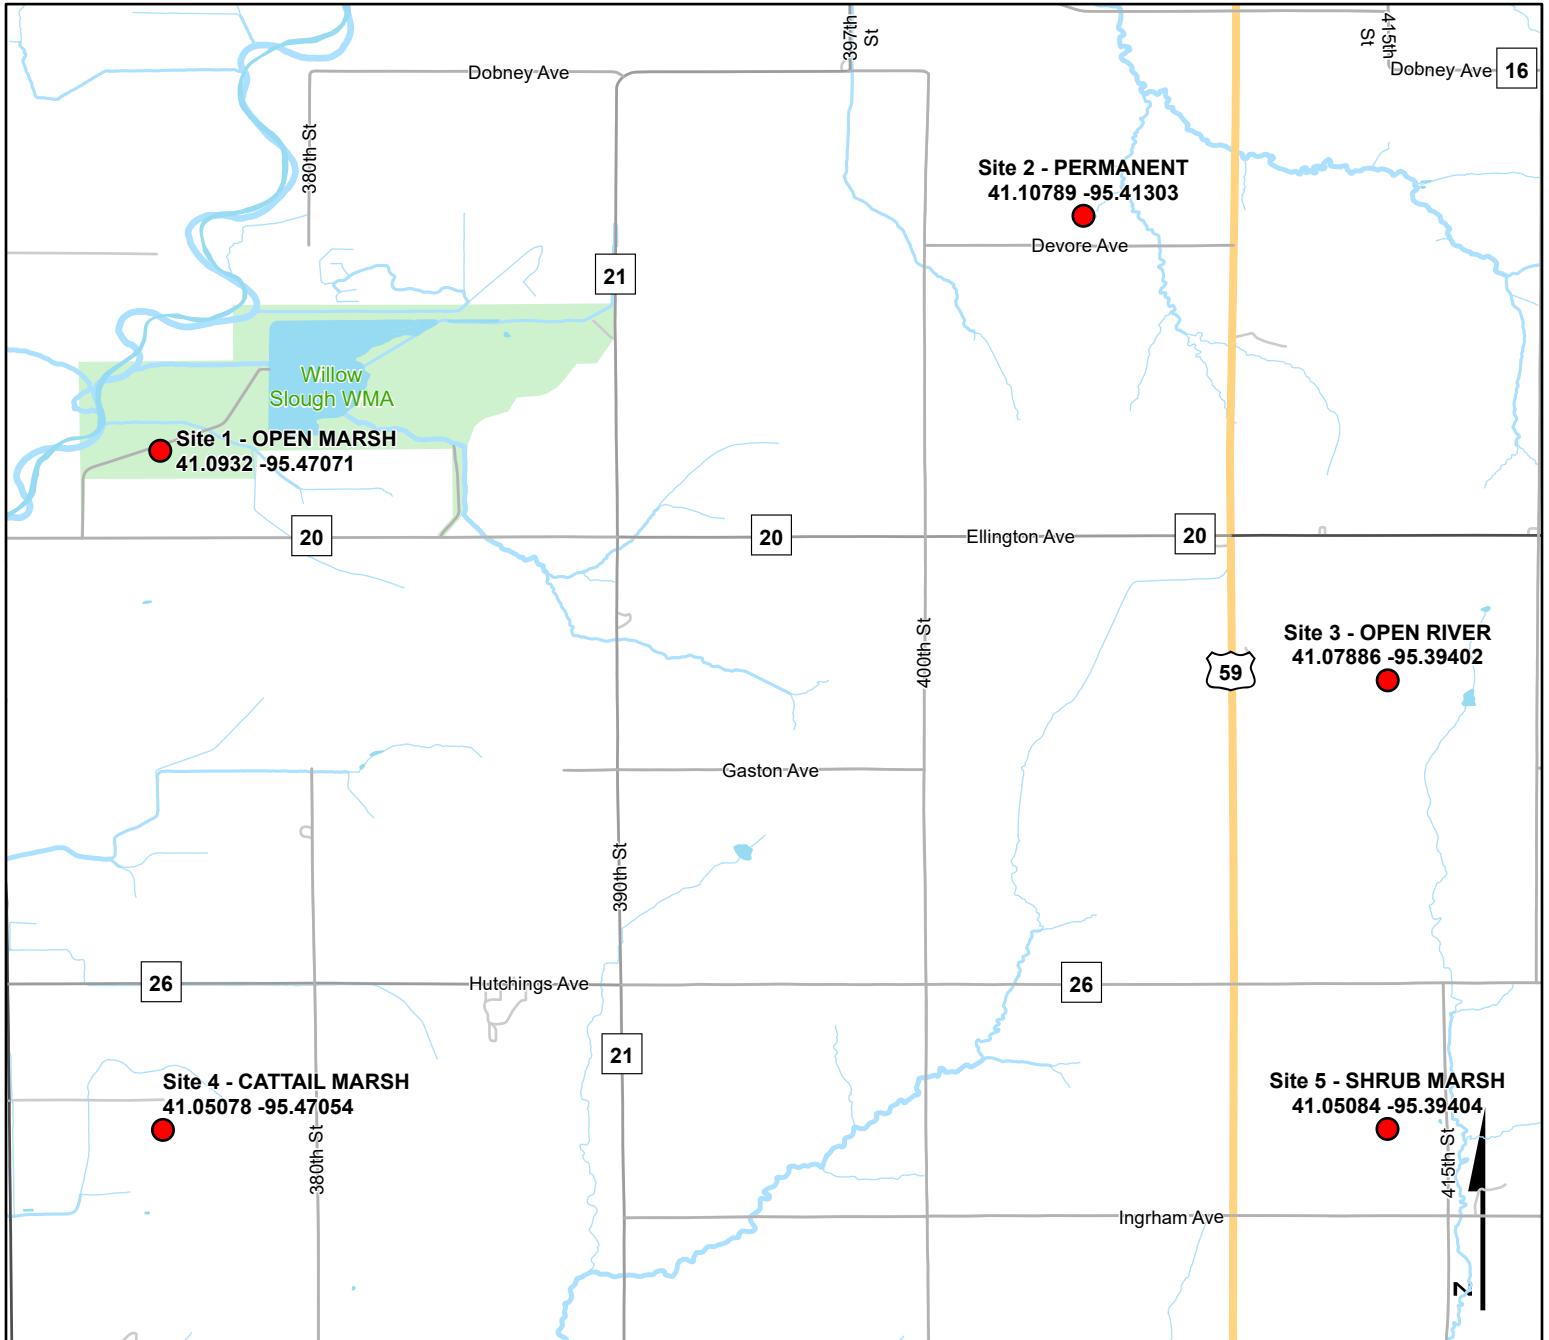

Volunteer Wildlife Monitoring Program (VWMP) Frog and Toad Survey

Inactive Route Map Route ID: 112 County: Mills

● Frog and Toad Survey Sites

Questions? Contact the VWMP Coordinator at vwmp@dnr.iowa.gov.
Created on:4/4/2019

© OpenStreetMap (and) contributors, CC-BY-SA

Volunteer Wildlife Monitoring Program (VWMP) Frog and Toad Survey

Inactive Route Table Route ID: 112 County: Mills

SiteNum	Site_Name	Directions
1	OPEN MARSH	
2	PERMANENT	
3	OPEN RIVER	
4	CATTAIL MARSH	
5	SHRUB MARSH	